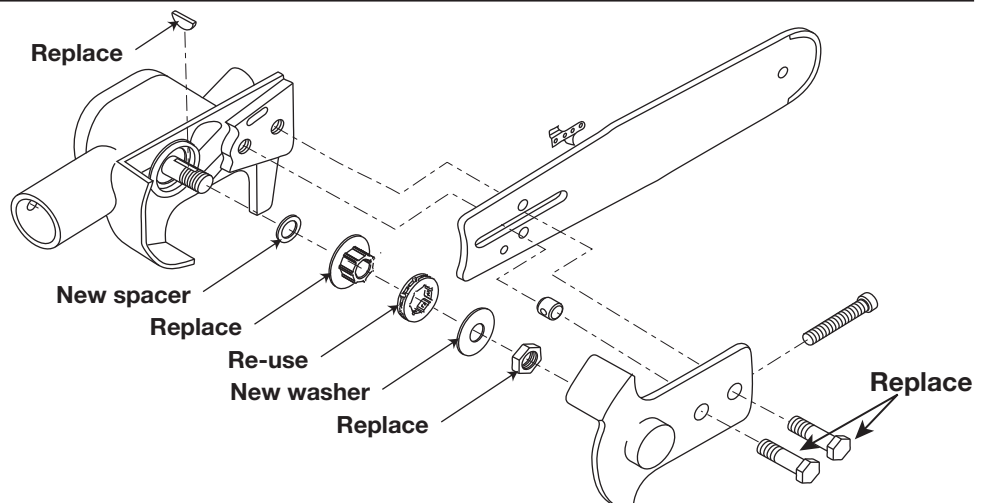

SERVICE BULLETIN

12657 Service Kit (52028588) for Long-Reach Chain Saws

**CURRENT
Saw Head
Assembly**

**REVISED
Saw Head
Assembly**

Read and understand all of the instructions and safety information in the manual provided with the tool before operating or servicing this tool. Replacement manuals are available upon request at no charge at www.greenlee.com.