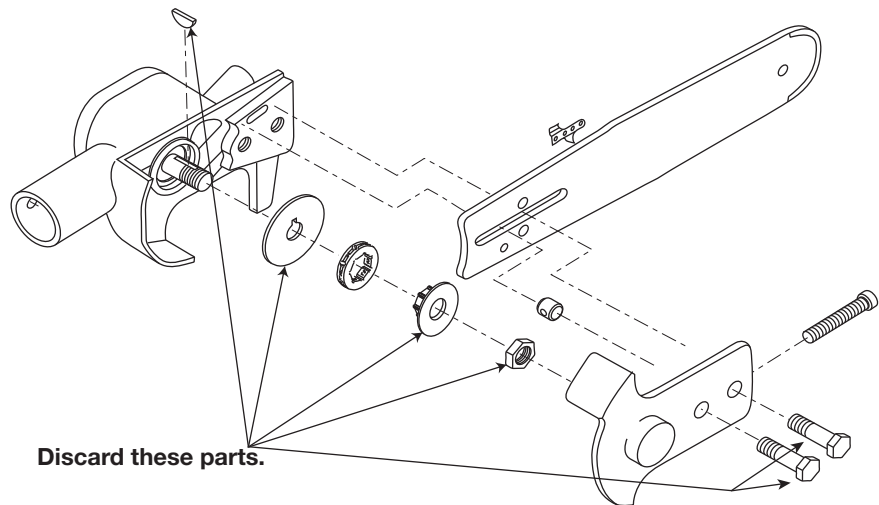

SERVICE BULLETIN

12657 Service Kit (52028588) for Long-Reach Chain Saws

**CURRENT
Saw Head
Assembly**

**REVISED
Saw Head
Assembly**

Read and understand all of the instructions and safety information in the manual provided with the tool before operating or servicing this tool. Replacement manuals are available upon request at no charge at www.greenlee.com.